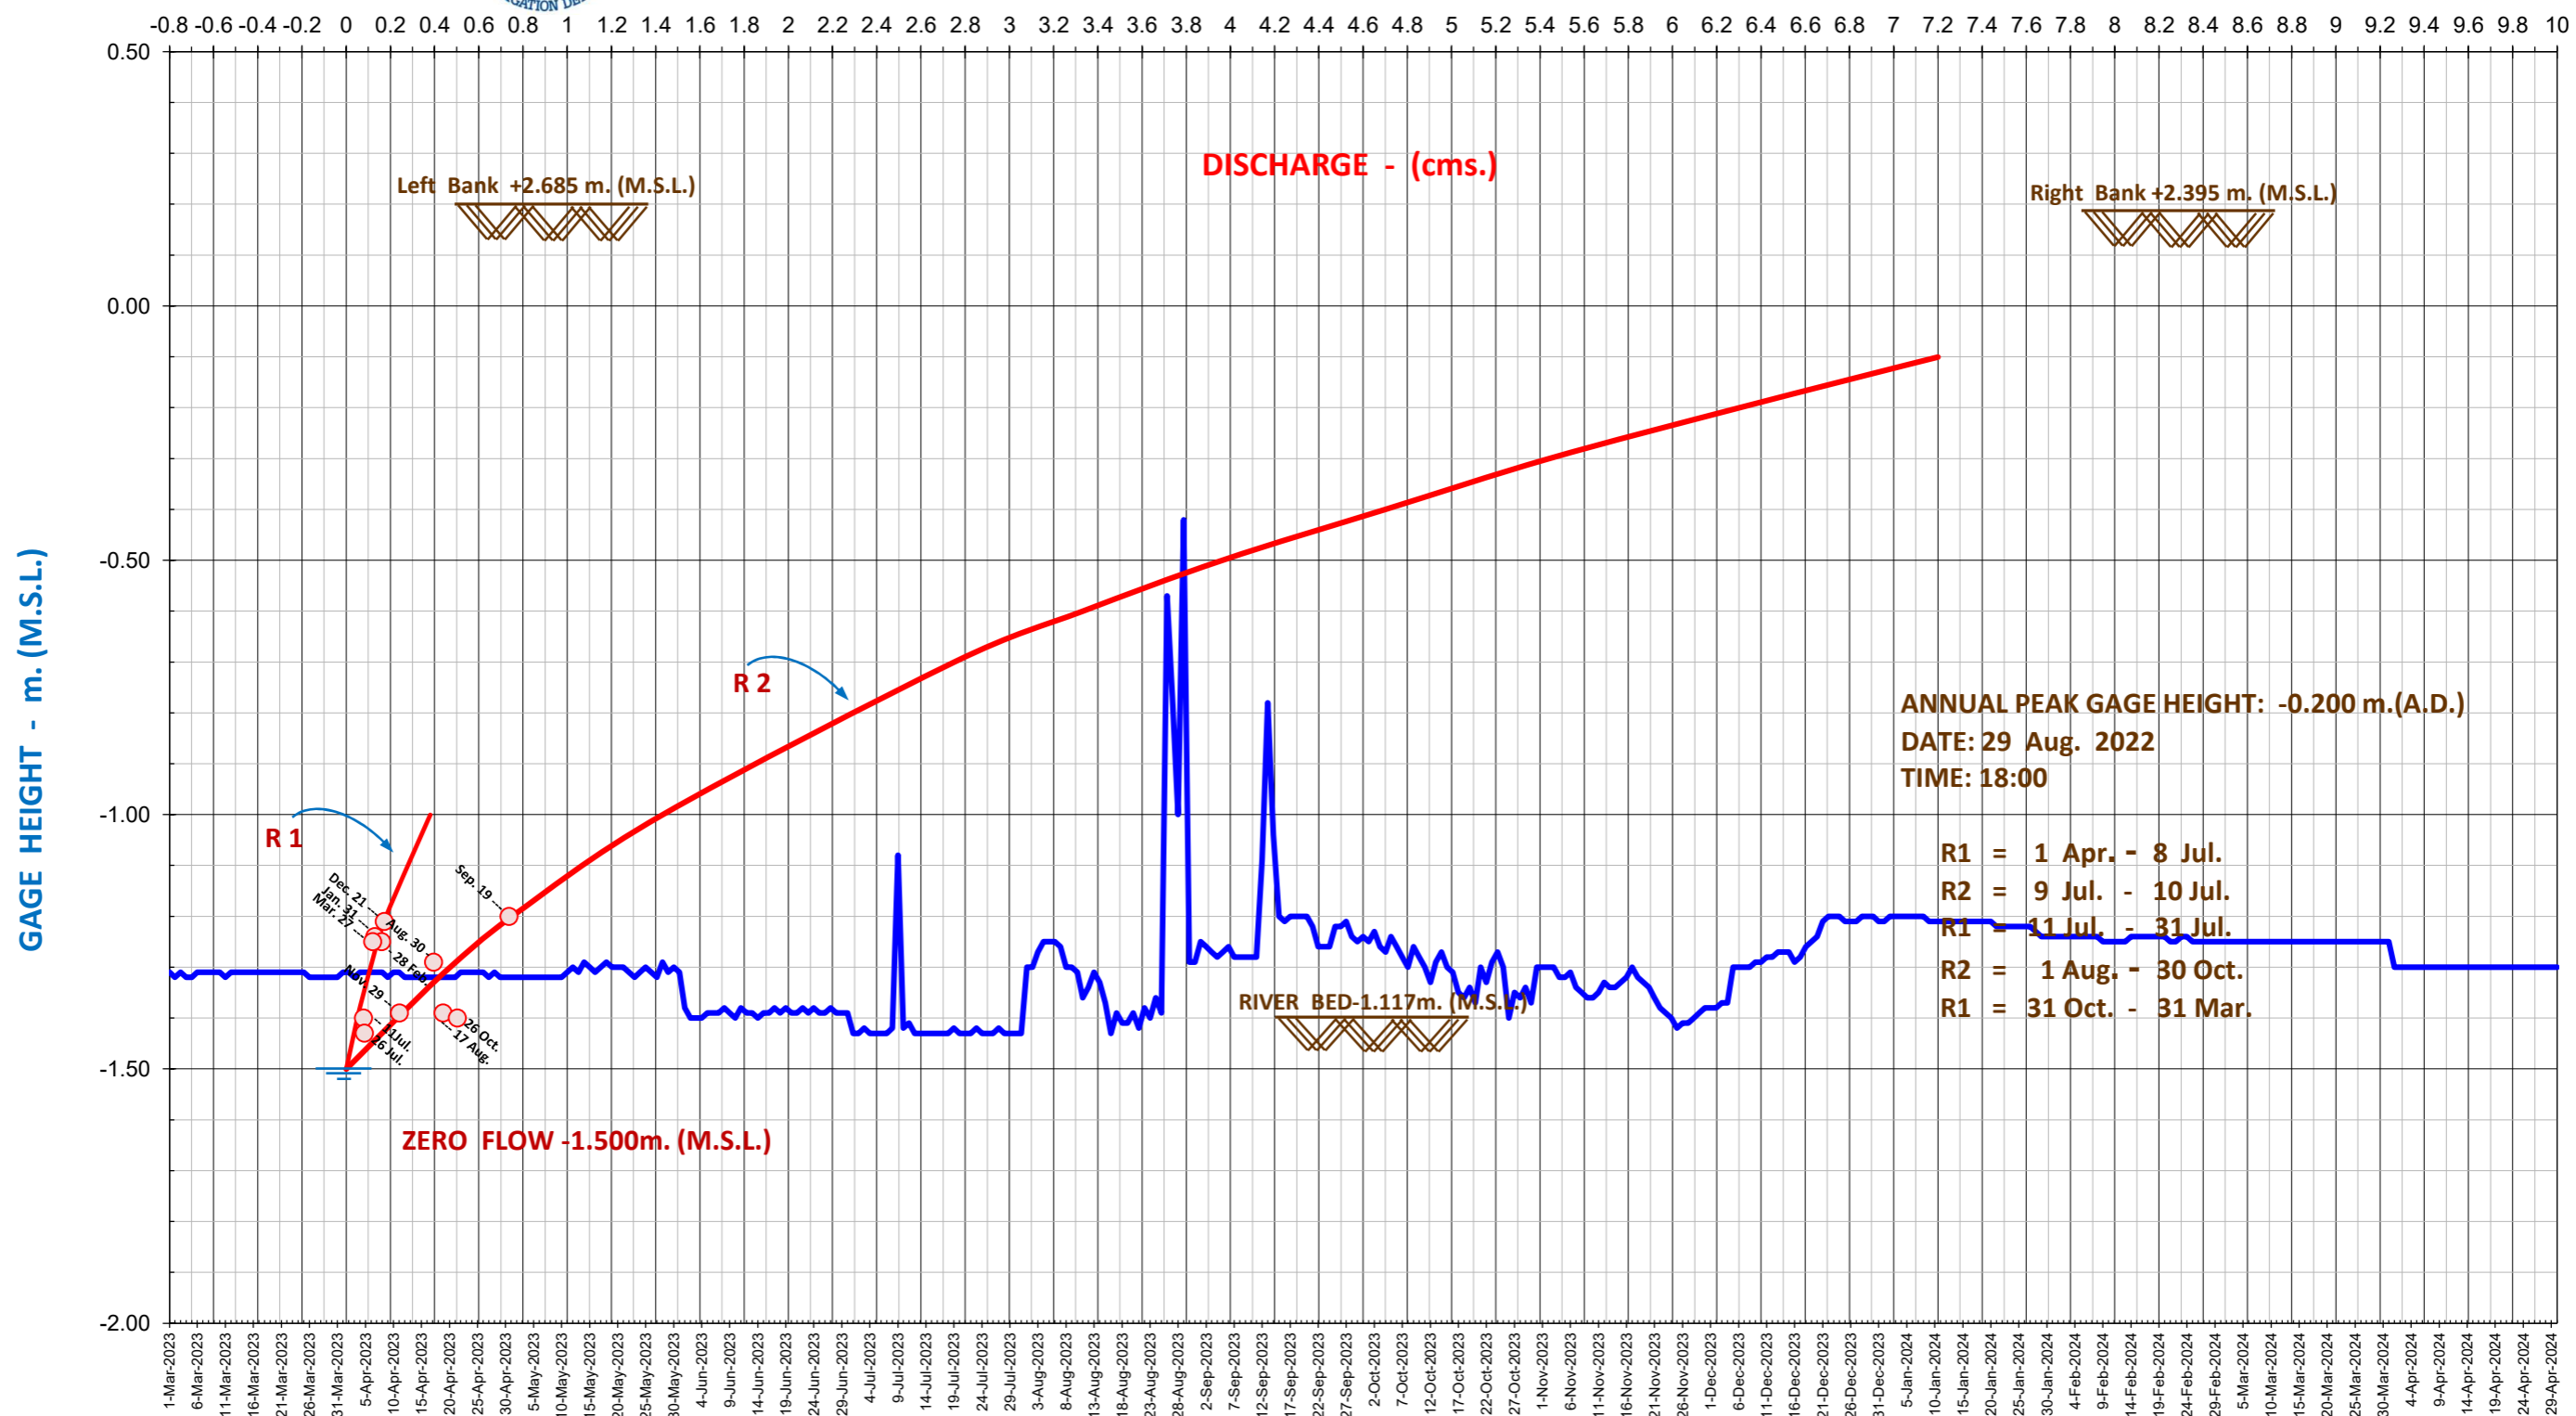

DAILY MEAN GAGE HEIGHT AND RATING CURVE WATER YEAR 2023

PRATHAT PHADANG Sw.16 AT. MAE SOT A. MAE SOT M. TAK

- R1 = 1 Apr. - 8 Jul.
- R2 = 9 Jul. - 10 Jul.
- R1 = 11 Jul. - 31 Jul.
- R2 = 1 Aug. - 30 Oct.
- R1 = 31 Oct. - 31 Mar.

April	May	June	July	August	September	October	November	December	January	February	March
-------	-----	------	------	--------	-----------	---------	----------	----------	---------	----------	-------